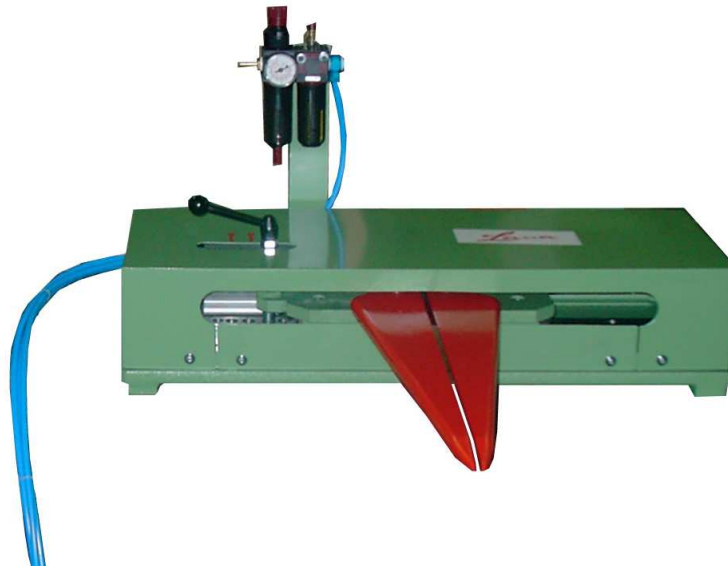

STRETCHING MACHINE LANA SpP

This particular successful stretching machine is suited for round wild furs such as mink, musquash, foxes, etc., obtaining best gain of size and softness of leather, avoiding any physical strain of the working staff due to stretching by foot and hips.

Available as pneumatic type for compressed air supply up to 10 bar. The stretching arms for the various sizes of furs like mink, musquash, or fox are easily exchangeable.

Capacity: approx. 300 - 350 mink skins or 250 fox skins per hour

Technical data:

Dimensions of machine:

LANA SpP

width:	80 cms
depth:	35 / 98 (without / with arms) cms
height:	40 cms
weight:	approx. 20 kgs

LIEDL LANA AG
SPEZIALMASCHINENBAU

ROBERT-BOSCH-STR. 5a
FON: 0049 – (0)8131 – 271170
MAILTO: INFO@LIEDL-LANA.DE